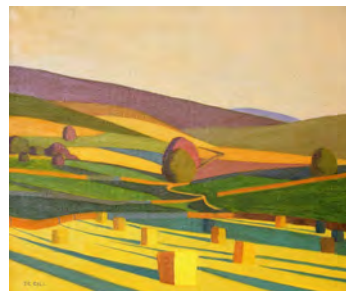

Pateley Bridge North Yorkshire

Original canvas 10x12in framed **SOLD**
Giclee fine art print with white mount
Image size 10x12in £49
Image size 5x7in £36