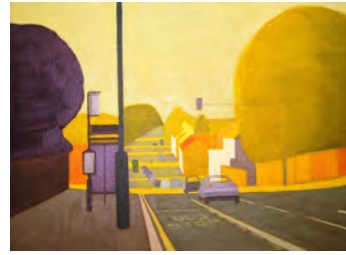

Image size 8x12in £45

Image size 5x7in £36

Ford at Malmsmead Exmoor

Original canvas 12x16in framed £315

Giclee fine art print with white mount

Image size 12x16in £59

Image size 8x12in £45

Image size 5x7in £36

Jane Gill

Paintings and Prints

Sherwood in August

Original canvas 12x16in framed **SOLD**
Giclee fine art print with white mount
Image size 12x16in £59
Image size 8x12in £45
Image size 5x7in £36

Old Bus Depot Sherwood