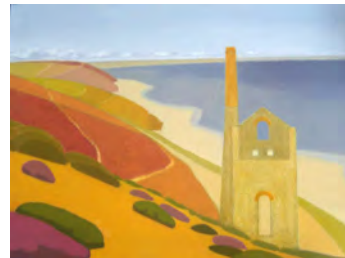

Engine House at Wheal Coates

Original canvas 12x16in framed **SOLD**

Giclee fine art print with white mount

Image size 12x16in £59

Image size 8x12in £45

Image size 5x7in £36